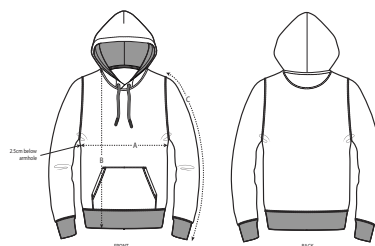

Size guide

SIZES	XXS	XS	S	M	L	XL	XXL	XXXL	XXXXL	XXXXXL
A Half Chest	46.5	49	51.5	54	57	60	63	66	71	0
B Body Length	63	65	68	72	74	76	78	80	82	0
C Sleeve Length	60.5	61.5	64	65.5	67	68.5	70	70	70	0